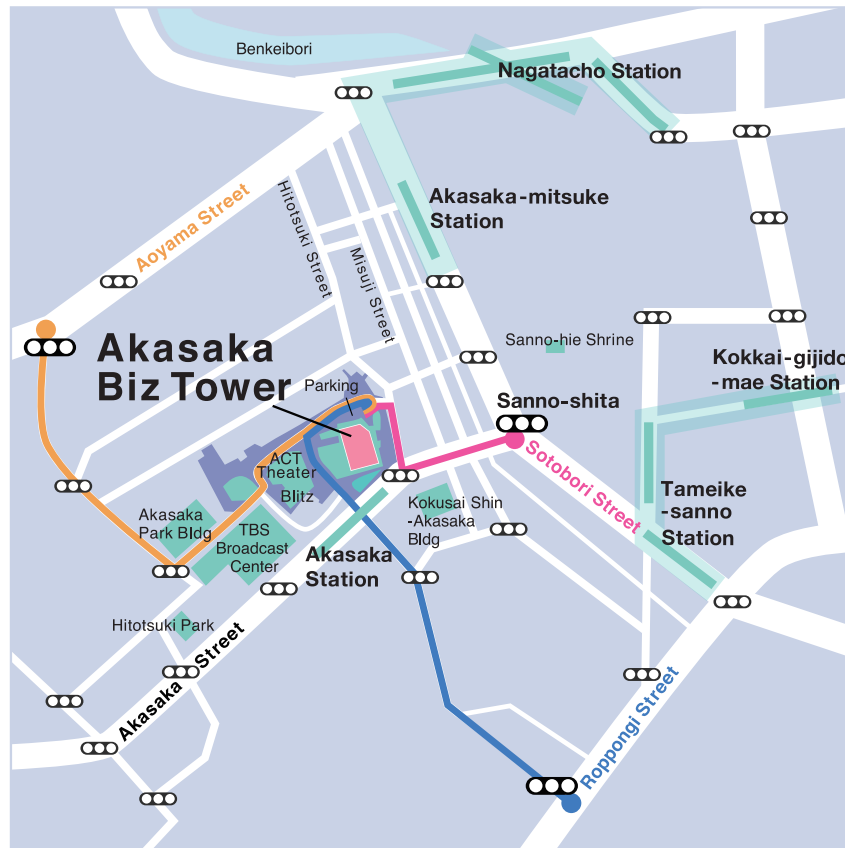

Hakuhodo DY holdings

Access Map

Access from Arterial Roads

● From Roppongi street.

● From Aoyama street.

● From Sotobori street.

Address

Hakuodo DY Holdings Inc.
Akasaka Biz Tower 3-1,
Akasaka 5-chome,
Minato-ku, Tokyo 107-6320